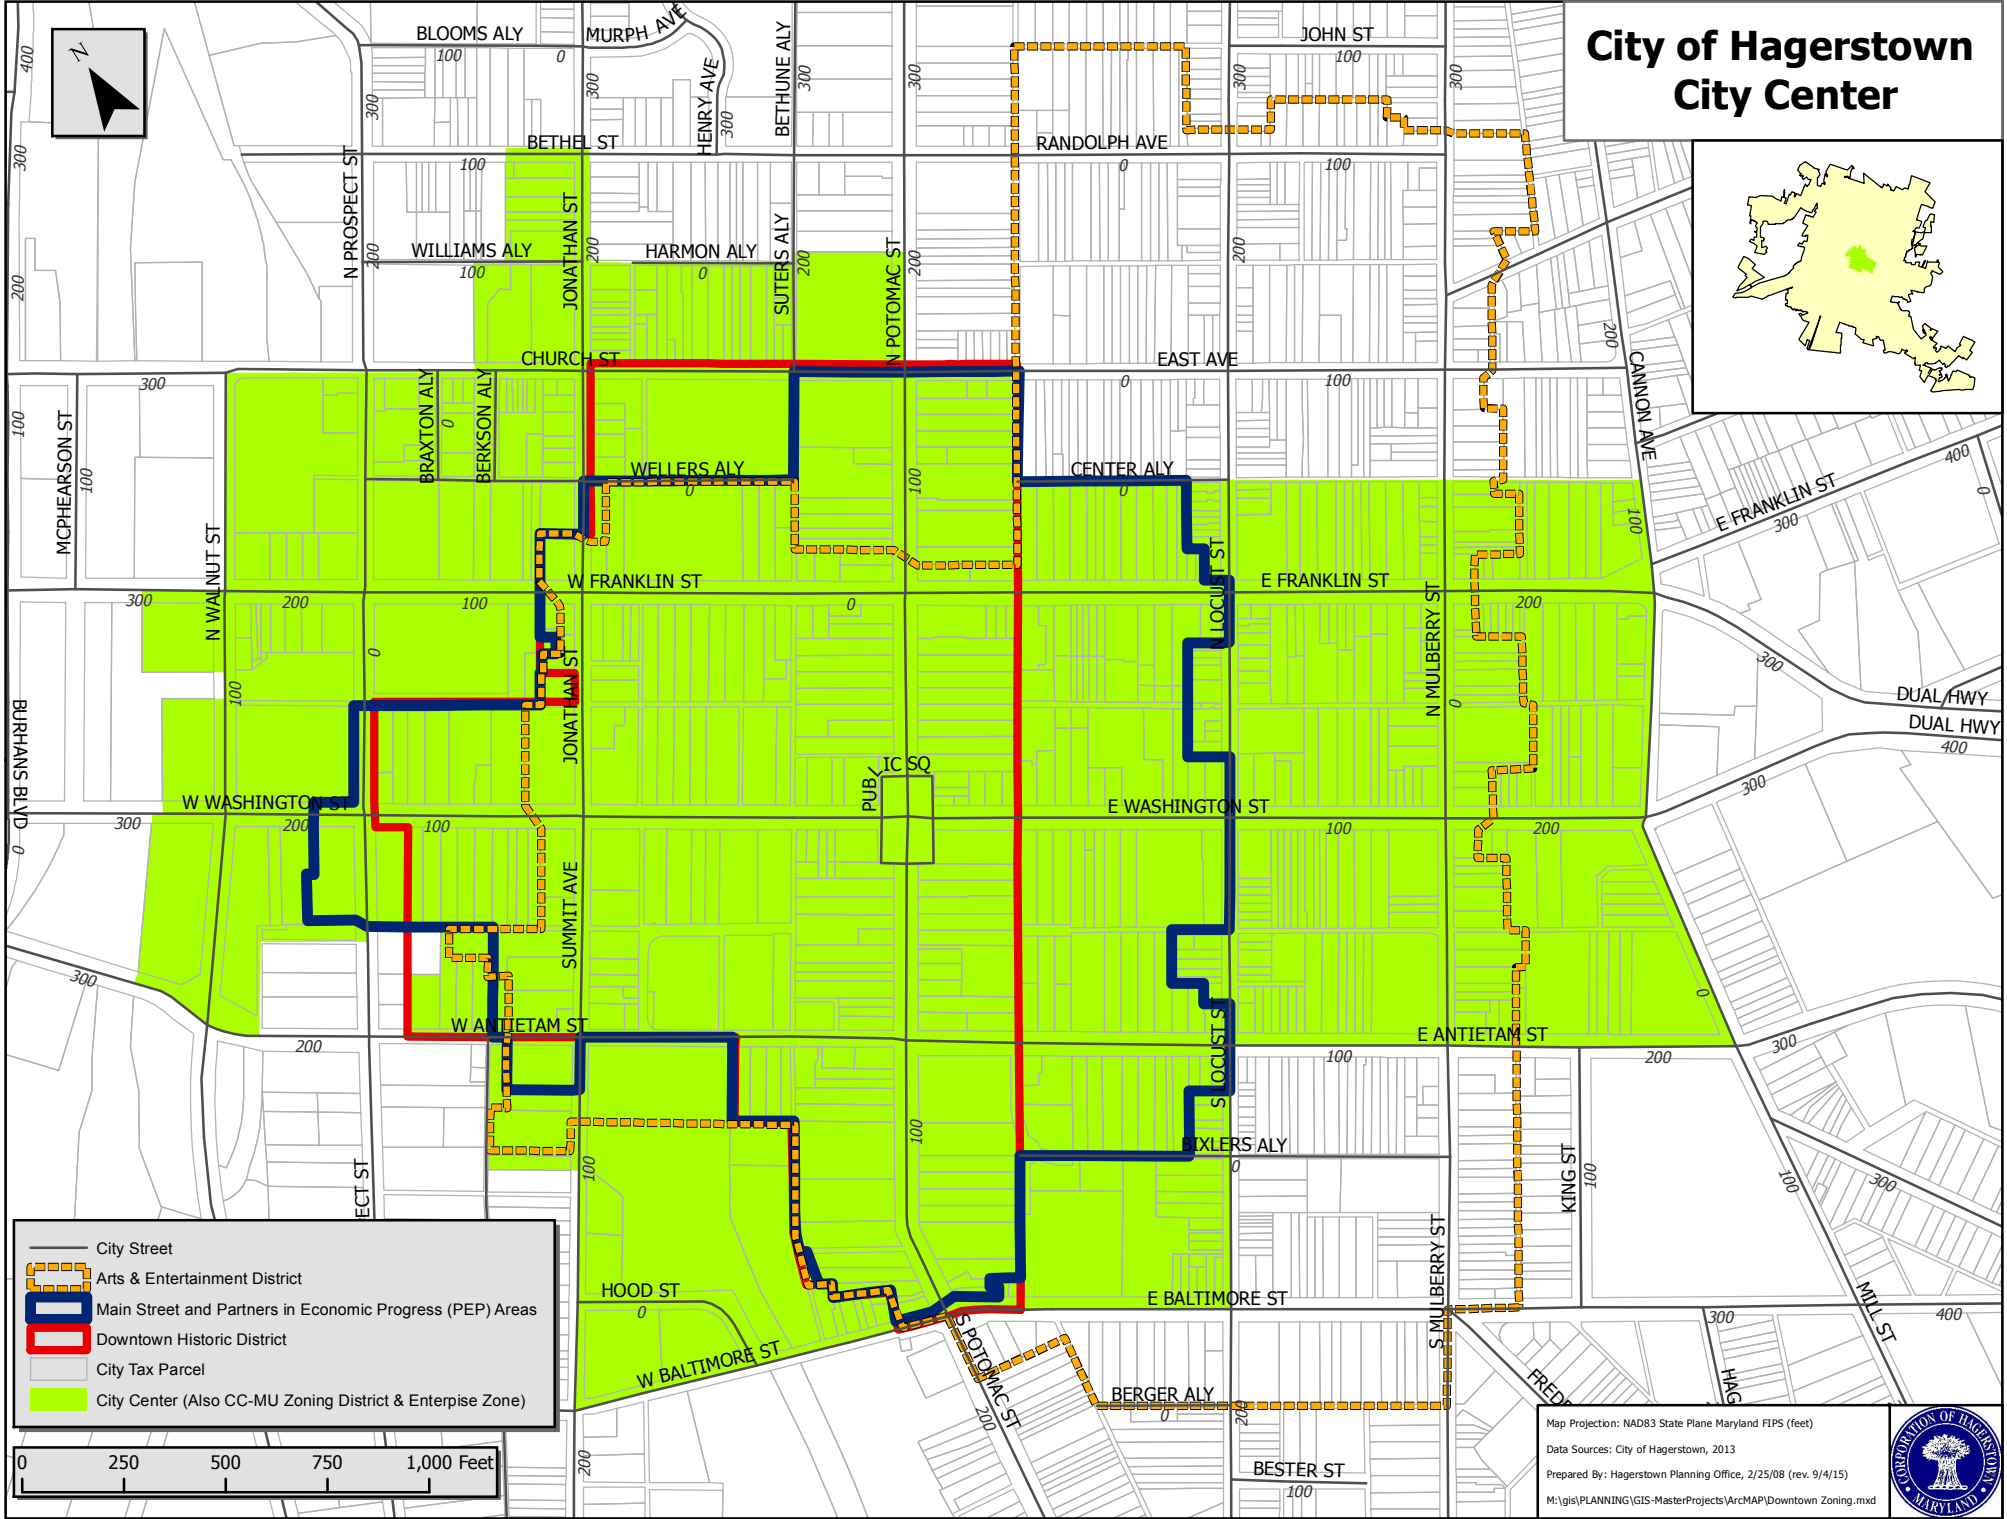

# City of Hagerstown City Center

- City Street
- Arts & Entertainment District
- Main Street and Partners in Economic Progress (PEP) Areas
- Downtown Historic District
- City Tax Parcel
- City Center (Also CC-MU Zoning District & Enterprise Zone)