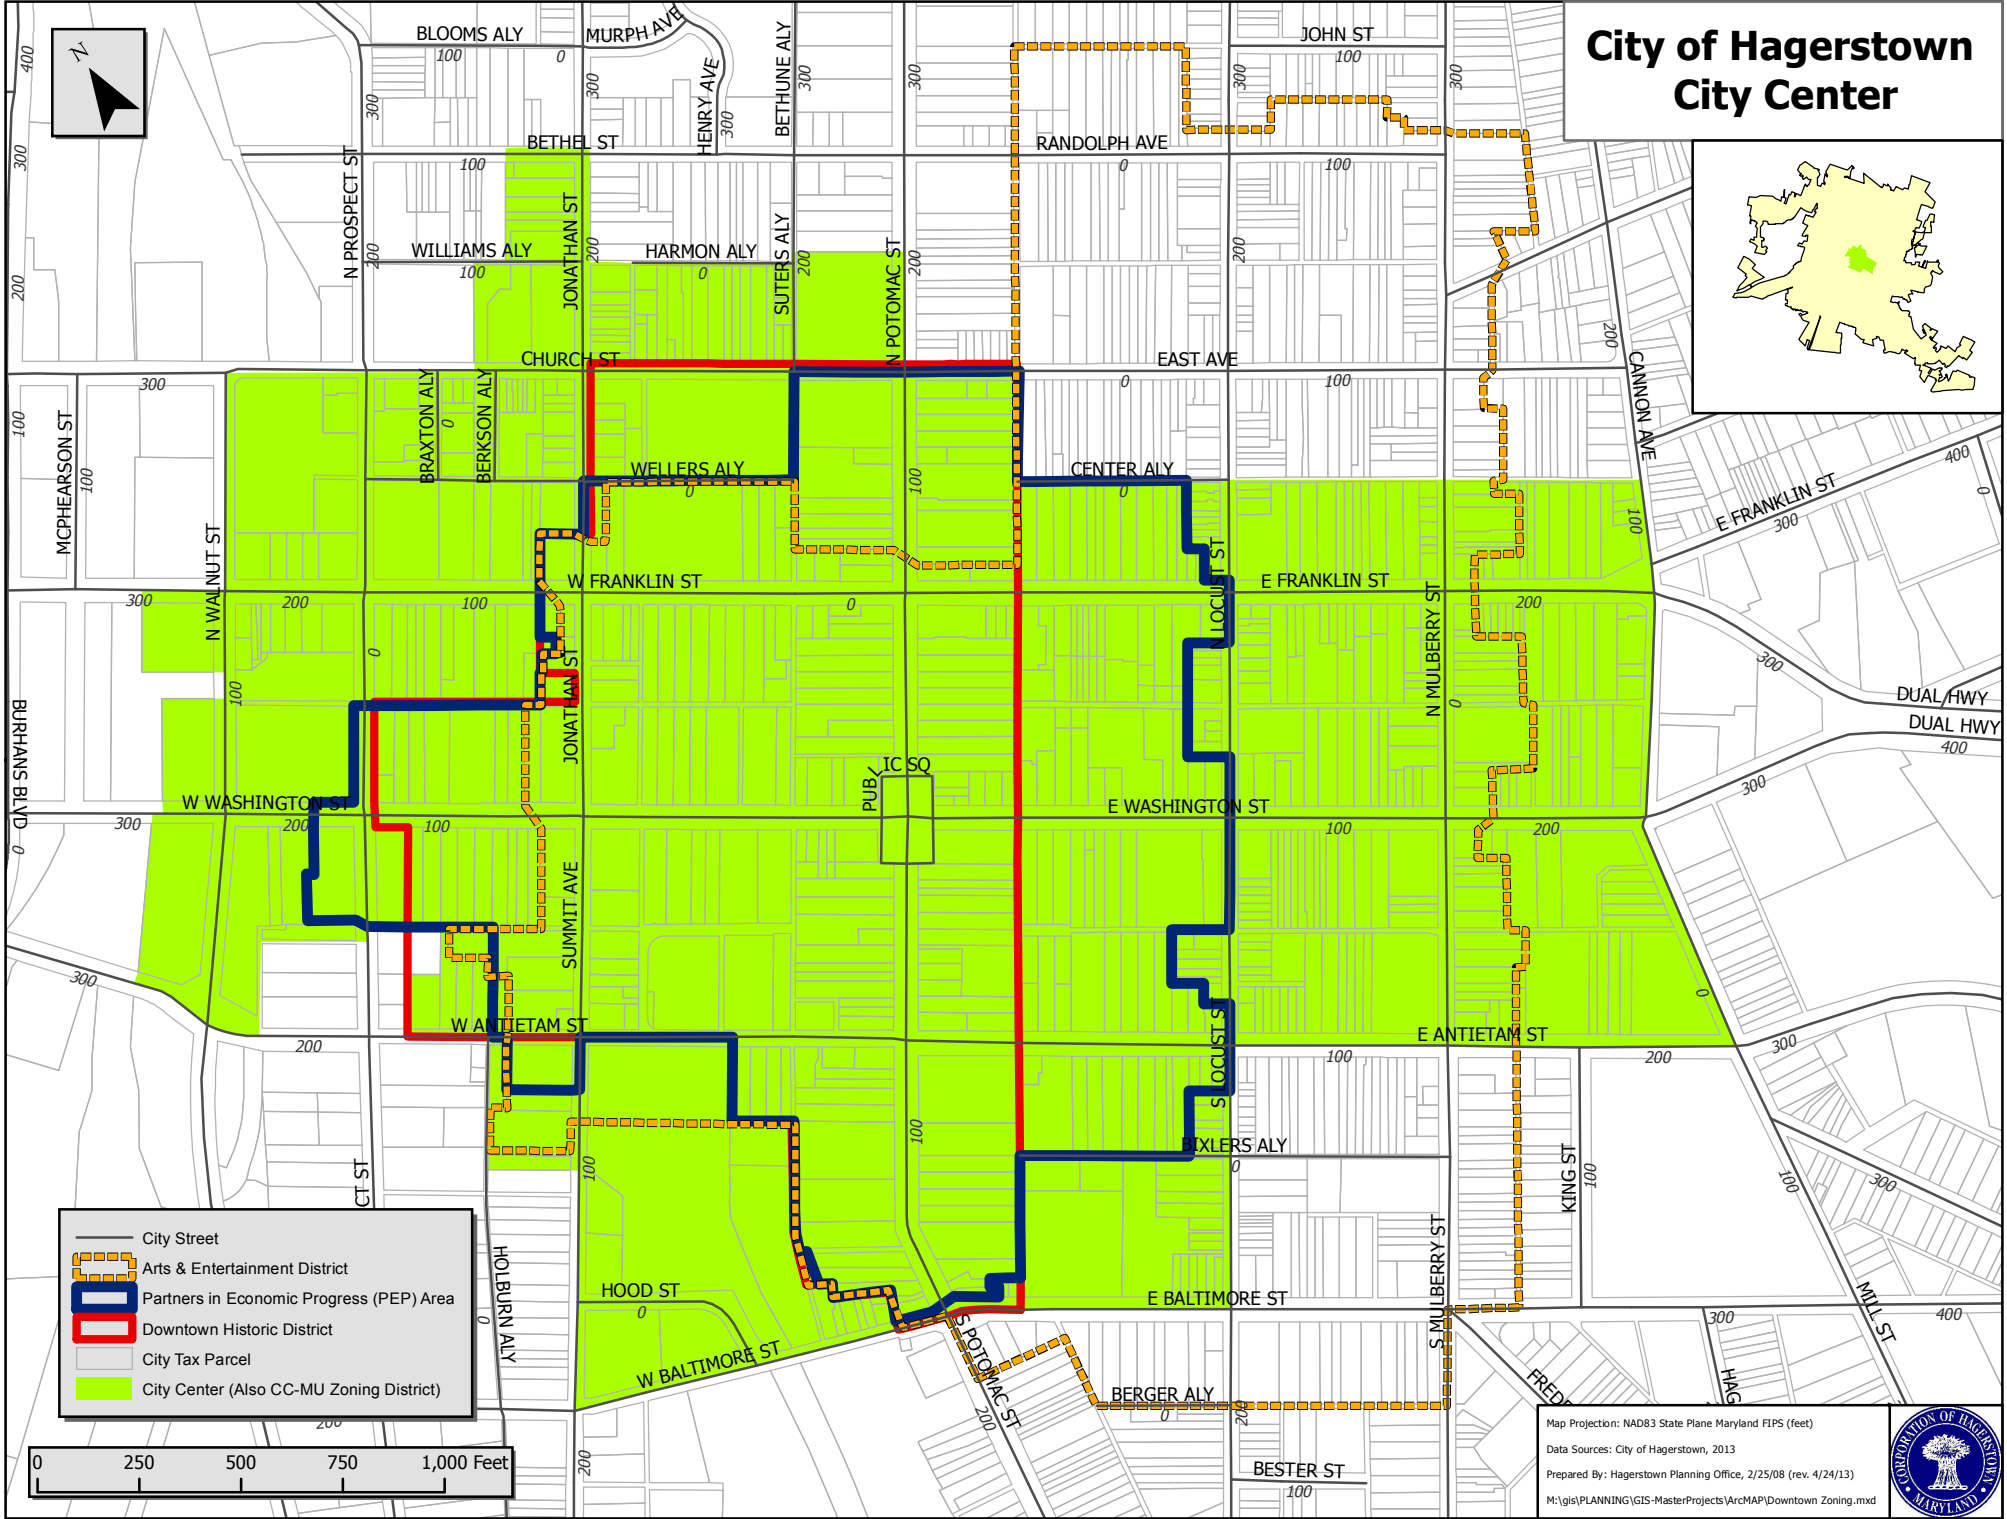

City of Hagerstown City Center

City Street
 Arts & Entertainment District
 Partners in Economic Progress (PEP) Area
 Downtown Historic District
 City Tax Parcel
 City Center (Also CC-MU Zoning District)